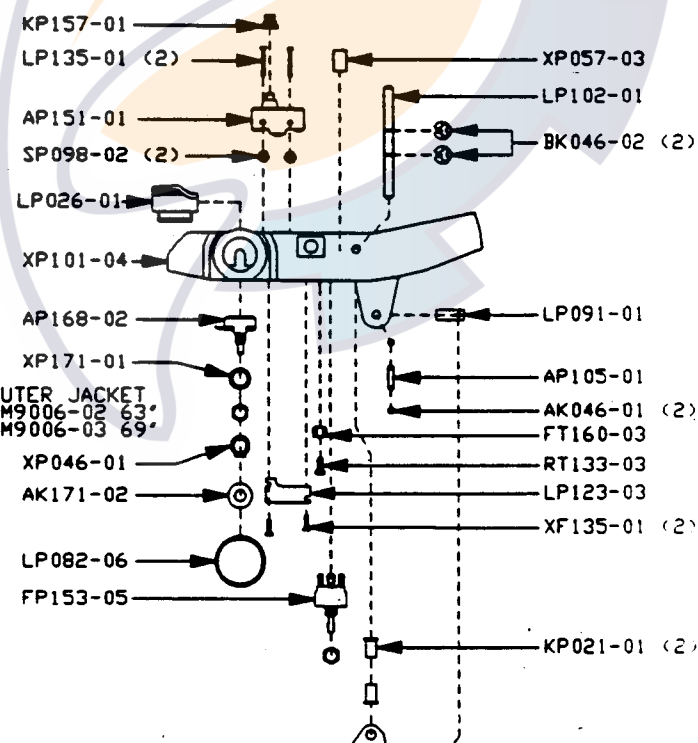

GREAT WHITE F/O 35#

NOTE: INSULATING SLEEVE AT080-01, GOES ON ORANGE AND BLACK WIRES ON MOSFET BOARD.

92-08B