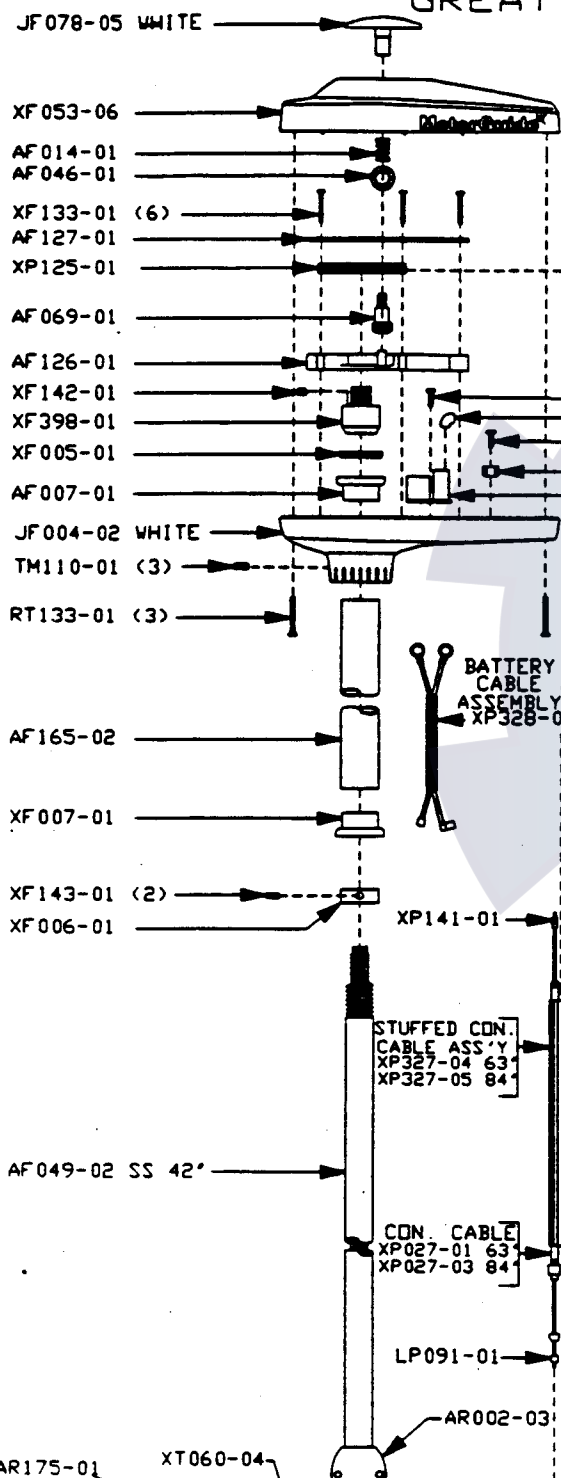

GREAT WHITE F/O 35#

NOTE: INSULATING SLEEVE AT080-01, GOES ON ORANGE AND BLACK WIRES ON MOSFET BOARD.

92-08B