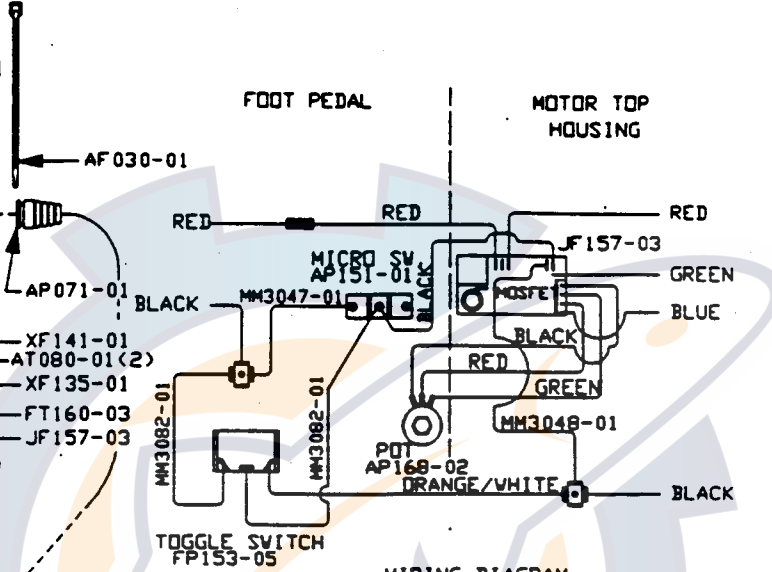

GREAT WHITE F/O 35#

NOTE: INSULATING SLEEVE AT080-01, GOES ON ORANGE AND BLACK WIRES ON MOSFET BOARD.

92-08B